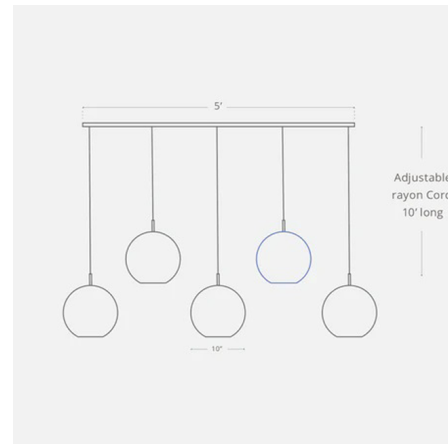

Description

The Nur Multi Light Linear Pendant offers a modern silhouette combined with the craftsmanship of Moroccan design. An intricate design on the base of each shade derived from 12th century Almohad tile work allows for brilliant shadows to be cast when illuminated. Place the Nur Pendant in any interior space for a touch of global inspiration.

Specifications

COLOR Silver
BODY FINISH Black
WATTAGE 40W
DIMMER Low Voltage Electronic
DIMENSIONS 70"L x 10"W x 9"H
BULB INCLUDED 5 x A19/Medium (E26)/60W/120V LED
OTHER BULB OPTIONS 5 x A19/Medium (E26)/60W/120V Incandescent
COUNTRY OF ORIGIN Morocco

Technical Information

LAMP COLOR 2700K
LUMENS/WATT 106.25
LUMINOUS FLUX 850 lumens

Shown in black / silver

CLICK TO VIEW PRODUCT

Notes: