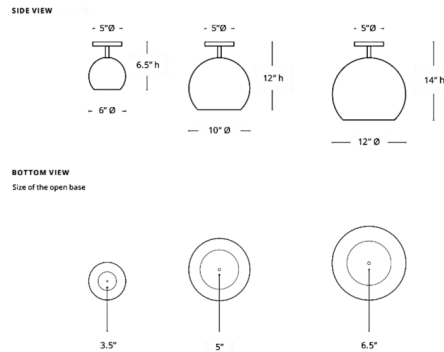

Specifications

COLOR	N/A
BODY FINISH	Polished Brass
WATTAGE	5W
DIMMER	Standard 120V
DIMENSIONS	6"W x 6.5"H
BULB INCLUDED	1 x PAR16/Medium (E26)/5W/120V LED
OTHER BULB OPTIONS	1 x A19/Medium (E26)/60W/120V Incandescent
COUNTRY OF ORIGIN	Morocco

Technical Information

PRODUCT DIMENSIONS	Canopy: 5" diameter
LAMP COLOR	2700K
LUMENS/WATT	110.00
LUMINOUS FLUX	550 lumens

Shown in polished brass

CLICK TO VIEW PRODUCT

Notes: