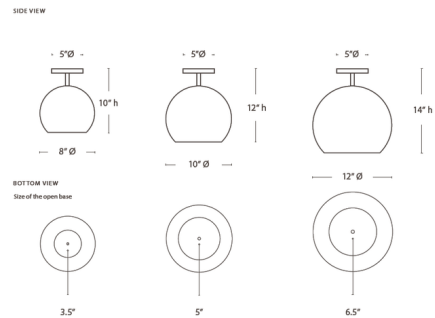

Shown in polished brass

Specifications

COLOR N/A
BODY FINISH Polished Brass
WATTAGE 9W
DIMMER Standard 120V
DIMENSIONS 10"W x 12"H
BULB NOT INCLUDED 1 x A19/Medium (E26)/9W/120V LED
COUNTRY OF ORIGIN Morocco