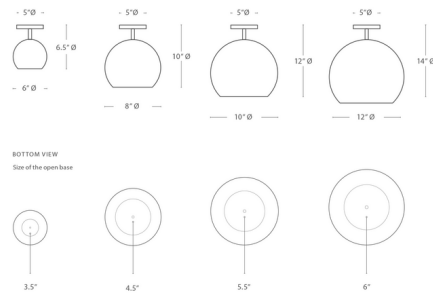

### Specifications

COLOR . . . . . N/A  
BODY FINISH . . . . . Gunmetal  
WATTAGE . . . . . 9W  
DIMMER . . . . . Standard 120V  
DIMENSIONS . . . . . 10"W x 12"H  
BULB NOT INCLUDED . . . . . 1 x A19/Medium (E26)/9W/120V LED  
OTHER BULB OPTIONS . . . . . 1 x A19/Medium (E26)/60W/120V Incandescent  
COUNTRY OF ORIGIN . . . . . Morocco

### Technical Information

PRODUCT DIMENSIONS . . . . . Canopy: 5" diameter

Shown in gunmetal

CLICK TO VIEW PRODUCT

Notes: