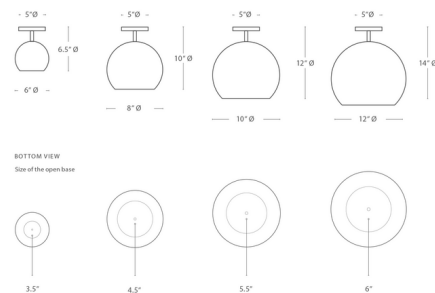

Specifications

COLOR N/A
 BODY FINISH Gunmetal
 WATTAGE 9W
 DIMMER Standard 120V
 DIMENSIONS 10"W x 12"H
 BULB NOT INCLUDED 1 x A19/Medium (E26)/9W/120V LED
 OTHER BULB OPTIONS 1 x A19/Medium (E26)/60W/120V Incandescent
 COUNTRY OF ORIGIN Morocco

Technical Information

PRODUCT DIMENSIONS Canopy: 5" diameter
 LAMP COLOR 2700K

Shown in gunmetal

CLICK TO VIEW PRODUCT

Notes: