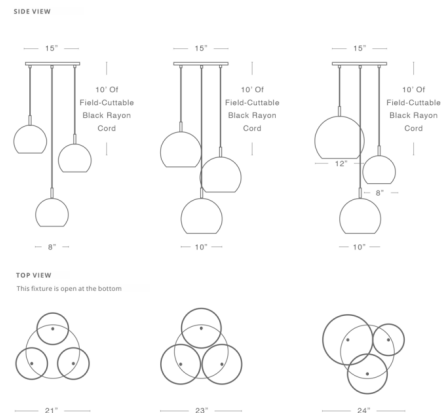

By Dounia Home

Description

The Mishal Multi Light Pendant offers modern design combined with Moroccan craftsmanship. Named for its direct translation, the Arabic word for lantern, this fixture features a trio of handcrafted hammered metal dome shades to provide direct lighting.

Specifications

COLOR N/A
BODY FINISH Copper
WATTAGE 27W
DIMMER Standard 120V
DIMENSIONS 21"W x 8"H
BULB INCLUDED 3 x A19/Medium (E26)/9W/120V LED
OTHER BULB OPTIONS 3 x A19/Medium (E26)/60W/120V Incandescent
COUNTRY OF ORIGIN Morocco

Technical Information

LAMP COLOR 2700K
LUMENS/WATT 94.44
LUMINOUS FLUX 850 lumens

Shown in copper

CLICK TO VIEW PRODUCT

Notes: