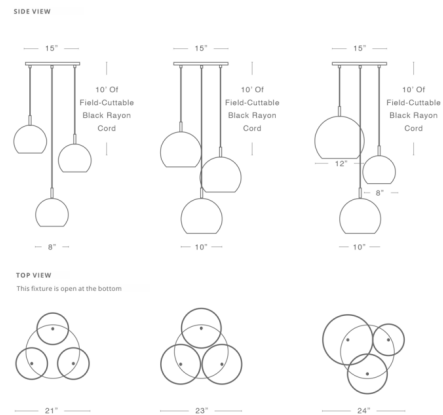

### Description

The Mishal Multi Light Pendant offers modern design combined with Moroccan craftsmanship. Named for its direct translation, the Arabic word for lantern, this fixture features a trio of handcrafted hammered metal dome shades to provide direct lighting.

### Specifications

COLOR	N/A
BODY FINISH	Copper
WATTAGE	27W
DIMMER	Standard 120V
DIMENSIONS	21"W x 8"H
BULB NOT INCLUDED	3 x A19/Medium (E26)/9W/120V LED
OTHER BULB OPTIONS	3 x A19/Medium (E26)/60W/120V Incandescent
COUNTRY OF ORIGIN	Morocco

Shown in copper

CLICK TO VIEW PRODUCT

Notes: