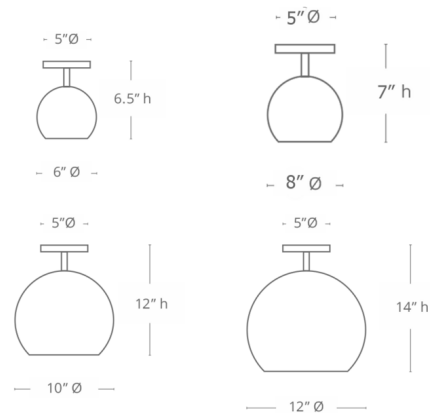

Shown in gunmetal

Specifications

COLOR	N/A
BODY FINISH	Gunmetal
WATTAGE	8W
DIMMER	Standard 120V
DIMENSIONS	10"W x 12"H
BULB INCLUDED	1 x A19/Medium (E26)/8W/120V LED
OTHER BULB OPTIONS	1 x A19/Medium (E26)/60W/120V Incandescent
COUNTRY OF ORIGIN	Morocco

Technical Information

PRODUCT DIMENSIONS	Canopy: 5" diameter
LUMENS/WATT	106.25
LUMINOUS FLUX	850 lumens

CLICK TO VIEW PRODUCT

Notes: