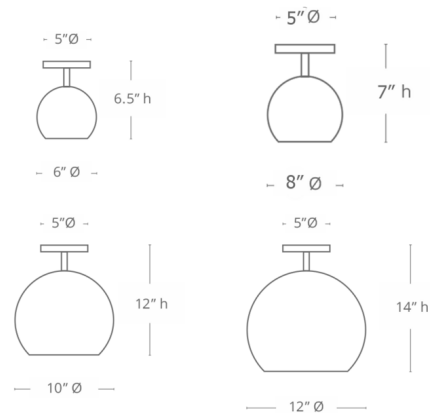

Shown in gunmetal

Specifications

COLOR	N/A
BODY FINISH	Gunmetal
WATTAGE	8W
DIMMER	Standard 120V
DIMENSIONS	10"W x 12"H
BULB NOT INCLUDED	1 x A19/Medium (E26)/8W/120V LED
OTHER BULB OPTIONS	1 x A19/Medium (E26)/60W/120V Incandescent
COUNTRY OF ORIGIN	Morocco

Technical Information

PRODUCT DIMENSIONS	Canopy: 5" diameter
--------------------	---------------------

CLICK TO VIEW PRODUCT

Notes: