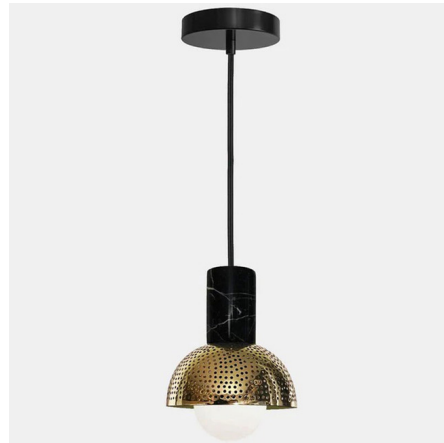

Lightology

lightology.com
866-954-4489
06-16-26

Project: _____

Company: _____

Location: _____ Fixture Type: _____

SPEC #: **DOU1122345**

Approved On: _____ Approved By: _____

Maria Pendant By Dounia Home

Description

The Maria Pendant combines traditional Moroccan craftsmanship with a modern silhouette for a versatile fixture that will complement a variety of decor styles. The pendant features a black marble cylinder with a perforated dome shade that creates a striking display of light and shadow.

Shown in black / polished brass

Specifications

COLOR	Polished Brass
BODY FINISH	Black
WATTAGE	5W
DIMMER	Standard 120V
DIMENSIONS	6"W x 6"H
BULB NOT INCLUDED	1 x G25/Medium (E26)/5W/120V LED
OTHER BULB OPTIONS	1 x G25/Medium (E26)/60W/120V Incandescent
COUNTRY OF ORIGIN	Morocco