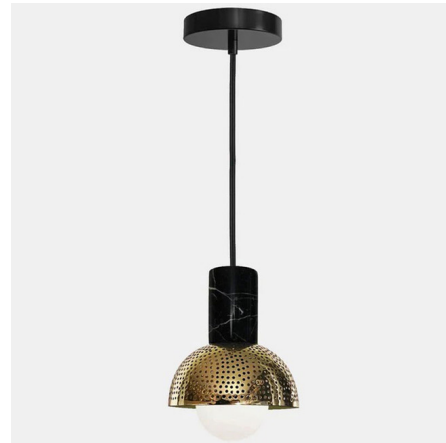

Lightology

lightology.com
866-954-4489
04-23-26

Project: _____

Company: _____

Location: _____ Fixture Type: _____

SPEC #: **DOU1122345**

Approved On: _____ Approved By: _____

Maria Pendant By Dounia Home

Description

The Maria Pendant combines traditional Moroccan craftsmanship with a modern silhouette for a versatile fixture that will complement a variety of decor styles. The pendant features a black marble cylinder with a perforated dome shade that creates a striking display of light and shadow.

Shown in black / polished brass

Specifications

COLOR Polished Brass
BODY FINISH Black
WATTAGE 5W
DIMMER Standard 120V
DIMENSIONS 6"W x 6"H
BULB INCLUDED 1 x G25/Medium (E26)/5W/120V LED
OTHER BULB OPTIONS 1 x G25/Medium (E26)/60W/120V Incandescent
COUNTRY OF ORIGIN Morocco

Technical Information

LAMP COLOR 2700K
LUMENS/WATT 108.00
LUMINOUS FLUX 540 lumens

CLICK TO VIEW PRODUCT

Notes: