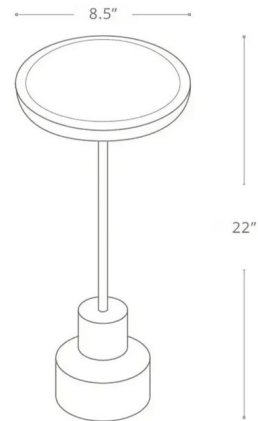

Description

The Ari Drink Table pairs a streamlined silhouette with natural materials to create a stylish accent piece. The walnut tabletop sits atop a slim metal stem and cylindrical black marble base to highlight the materials' organic textures. Ari's petite proportions allow it to nestle next to a sofa, between lounge chairs, or anywhere a small surface is needed.

Specifications

COLOR	Walnut
BODY FINISH	Brass
WATTAGE	N/A
DIMMER	N/A
DIMENSIONS	8.5"W x 22"H x 8.5"D
BULB	N/A
COUNTRY OF ORIGIN	Morocco

Shown in brass / walnut

CLICK TO VIEW PRODUCT

Notes: