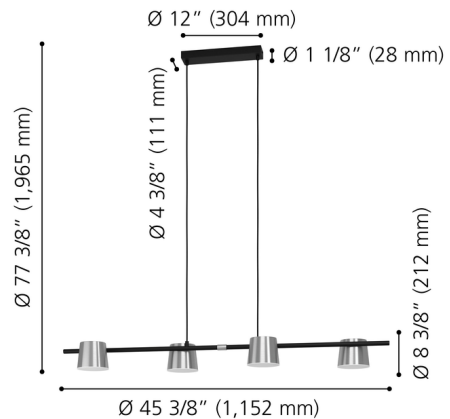

### Specifications

COLOR . . . . . Brass / White  
BODY FINISH . . . . . Black  
WATTAGE . . . . . 20W  
DIMMER . . . . . Standard 120V  
DIMENSIONS . . . . . 45.38"L x 8.38"W x 8.38"H  
BULB NOT INCLUDED . . . . . 4 x PAR16/GU10/5W/120V LED

### Technical Information

PRODUCT DIMENSIONS . . . . . Adjustable Cord Length: 72"  
LAMP LIFE . . . . . 1200 hours

Shown in black / brass / white

CLICK TO VIEW PRODUCT

Notes: