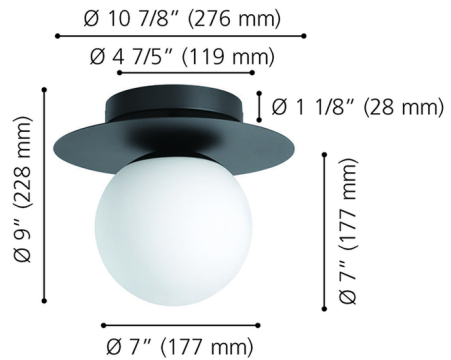

### Description

The Arenales Ceiling Light is perfect for any mood or occasion. The metal finish and white opal glass shade put your luxurious taste on display. Use this single-light fixture to add extra light to any part of your home.

### Specifications

COLOR	Opal
BODY FINISH	Brushed Brass
WATTAGE	60W
DIMMER	Standard 120V
DIMENSIONS	10.88"W x 9"H x 10.88"D
BULB NOT INCLUDED	1 x A19/Medium (E26)/60W/120V Incandescent
OTHER BULB OPTIONS	1 x A19/Medium (E26)/120V LED