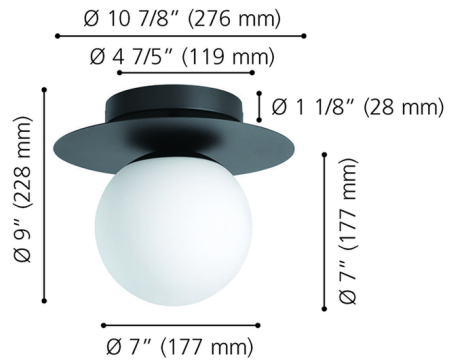

By Eglo

Description

The Arenales Ceiling Light is perfect for any mood or occasion. The metal finish and white opal glass shade put your luxurious taste on display. Use this single-light fixture to add extra light to any part of your home.

Shown in brushed brass / opal

Specifications

COLOR	Opal
BODY FINISH	Brushed Brass
WATTAGE	60W
DIMMER	Standard 120V
DIMENSIONS	10.88"W x 9"H x 10.88"D
BULB NOT INCLUDED	1 x A19/Medium (E26)/60W/120V Incandescent
OTHER BULB OPTIONS	1 x A19/Medium (E26)/120V LED