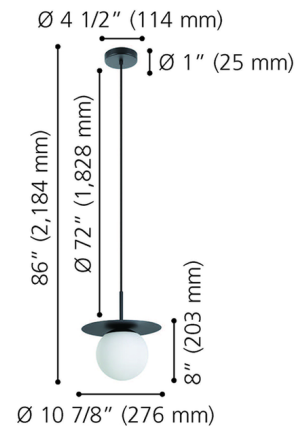

Specifications

COLOR	Opal
BODY FINISH	Brushed Brass
WATTAGE	60W
DIMMER	Standard 120V
DIMENSIONS	10.88"W x 8"H x 10.88"D
BULB NOT INCLUDED	1 x A19/Medium (E26)/60W/120V Incandescent
OTHER BULB OPTIONS	1 x A19/Medium (E26)/120V LED

Technical Information

PRODUCT DIMENSIONS	Adjustable Cord Length: 72"
--------------------	-----------------------------

Shown in brushed brass / opal

CLICK TO VIEW PRODUCT

Notes: