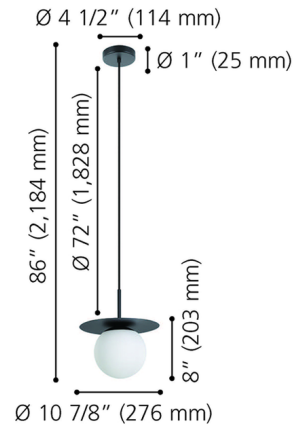

Specifications

COLOR	Opal
BODY FINISH	Brushed Brass
WATTAGE	60W
DIMMER	Standard 120V
DIMENSIONS	10.88"W x 8"H x 10.88"D
BULB NOT INCLUDED	1 x A19/Medium (E26)/60W/120V Incandescent
OTHER BULB OPTIONS	1 x A19/Medium (E26)/120V LED

Technical Information

PRODUCT DIMENSIONS	Adjustable Cord Length: 72"
--------------------	-----------------------------

Shown in brushed brass / opal

CLICK TO VIEW PRODUCT

Notes: