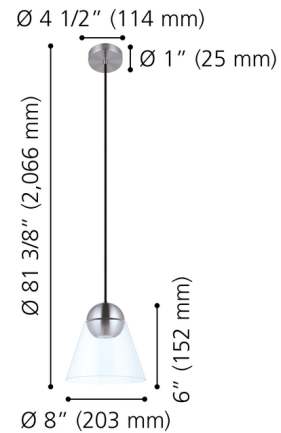

Shown in brushed brass / clear

Specifications

COLOR	Clear
BODY FINISH	Brushed Brass
WATTAGE	10W
DIMMER	Standard 120V
DIMENSIONS	8"W x 6"H
BULB NOT INCLUDED	1 x PAR16/GU10/10W/120V LED

Technical Information

PRODUCT DIMENSIONS	Adjustable Cord Length: 72"
--------------------	-----------------------------

CLICK TO VIEW PRODUCT

Notes: