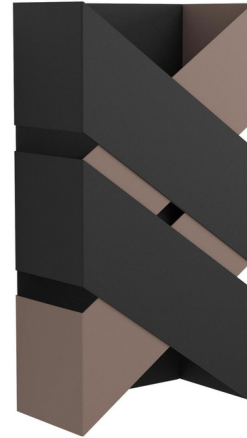

Lightology

lightology.com
866-954-4489
04-24-26

Project: _____

Company: _____

Location: _____ Fixture Type: _____

SPEC #: **EGL1122385**

Approved On: _____ Approved By: _____

Gurare Wall Sconce

By Eglo

Description

The Gurare Wall Sconce is designed with a structured black and mocha finish. Light emits from the top and bottom as well as from the open areas of the zigzag design. This wall-mounted light sits flush to the wall and boasts an integrated LED engine. Rated for indoor use only.

Shown in black / mocha

Specifications

COLOR N/A
BODY FINISH Black / Mocha
WATTAGE 5W
DIMMER Standard 120V
DIMENSIONS 5"W x 9.45"H x 2"D
INTEGRATED LED MODULE 2 x LED/2.5W/120V LED

Technical Information

LAMP LIFE 25000 hours
COLOR RENDERING 80 CRI
LAMP COLOR 3000K
LUMENS/WATT 144.00
LUMINOUS FLUX 360 lumens