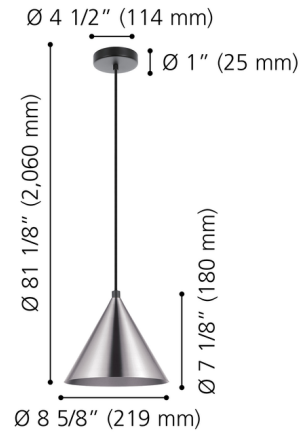

Shown in black / brushed brass

Specifications

COLOR	Brushed Brass
BODY FINISH	Black
WATTAGE	40W
DIMMER	Standard 120V
DIMENSIONS	8.66"W x 7.13"H
BULB NOT INCLUDED	1 x A19/Medium (E26)/40W/120V Incandescent
OTHER BULB OPTIONS	1 x A19/Medium (E26)/120V LED