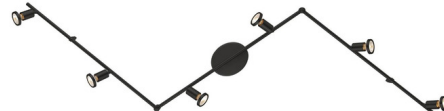

## Tremendo Wall/ Ceiling Track Light Kit By Eglo

### Description

The Tremendo Track Light will breathe new life into your space. Well-suited for a living room setting, this fixture boasts a structured black finish and adjustable head lamps. This fixture can be mounted on the wall or ceiling.

### Specifications

COLOR . . . . . Black  
BODY FINISH . . . . . Black  
WATTAGE . . . . . 60W  
DIMMER . . . . . Low Voltage Electronic  
DIMENSIONS . . . . . 74.4"W x 4.33"H x 0.5"D  
BULB NOT INCLUDED . . . . . 6 x PAR16/GU10/10W/120V LED