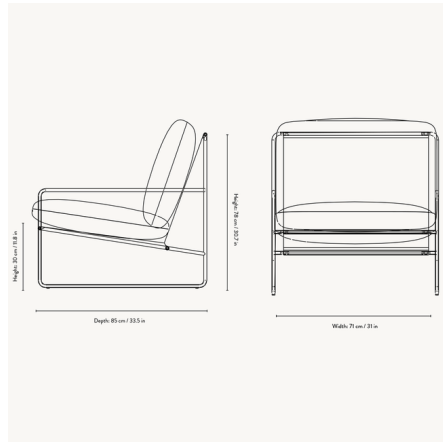

Lightology

lightology.com
866-954-4489
07-08-26

Project: _____

Company: _____

Location: _____ Fixture Type: _____

SPEC #: **FRM1122637**

Approved On: _____ Approved By: _____

Desert Outdoor Armchair By Ferm Living

Description

The Desert Outdoor Armchair is perfect for creating an inviting outdoor seating area with its cozy, UV and water resistant cushions. The powder-coated steel frame is electroplated to prevent rust, and the cushion fill consists of polyester padding and polyurethane foam.

Shown in black / dolce dark sand

Specifications

COLOR	Dolce Dark Sand
BODY FINISH	Black
WATTAGE	N/A
DIMMER	N/A
DIMENSIONS	31.1"W x 30.71"H x 33.46"D
BULB	N/A
COUNTRY OF ORIGIN	Italy

Technical Information

PRODUCT DIMENSIONS	Seat Height: 11.8"
--------------------	--------------------

CLICK TO VIEW PRODUCT

Notes: