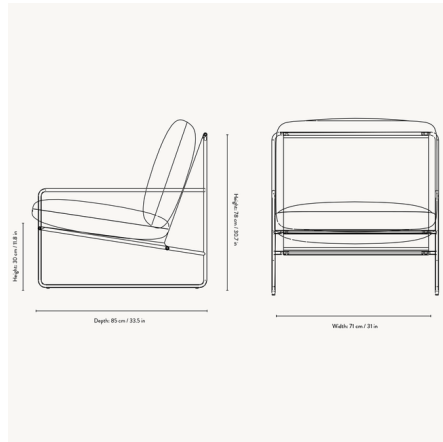

### Description

The Desert Outdoor Armchair is perfect for creating an inviting outdoor seating area with its cozy, UV and water resistant cushions. The powder-coated steel frame is electroplated to prevent rust, and the cushion fill consists of polyester padding and polyurethane foam.

### Specifications

COLOR . . . . . Dolce Dark Sand  
BODY FINISH . . . . . Black  
WATTAGE . . . . . N/A  
DIMMER . . . . . N/A  
DIMENSIONS . . . . . 31.1"W x 30.71"H x 33.46"D  
BULB . . . . . N/A  
COUNTRY OF ORIGIN . . . . . Italy

### Technical Information

PRODUCT DIMENSIONS . . . . . Seat Height: 11.8"

Shown in black / dolce dark sand

CLICK TO VIEW PRODUCT

Notes: