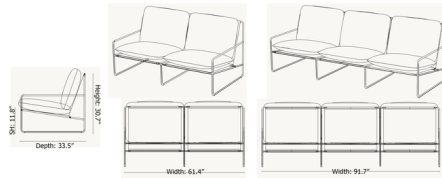

Description

The Desert Outdoor Sofa is perfect for creating an inviting outdoor seating area with its cozy, UV and water resistant cushions. The powder-coated steel frame is electroplated to prevent rust, and the cushion fill consists of polyester padding and polyurethane foam.

Shown in black / dolce dark sand

Specifications

| | |
|-------------------|-----------------------------|
| COLOR | Dolce Dark Sand |
| BODY FINISH | Black |
| WATTAGE | N/A |
| DIMMER | N/A |
| DIMENSIONS | 61.42"W x 30.71"H x 33.46"D |
| BULB | N/A |
| COUNTRY OF ORIGIN | Italy |

Technical Information

| | |
|--------------------|--------------------|
| PRODUCT DIMENSIONS | Seat Height: 11.8" |
|--------------------|--------------------|

CLICK TO VIEW PRODUCT

Notes: