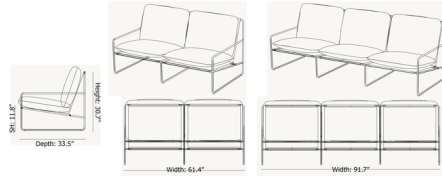

### Description

The Desert Outdoor Sofa is perfect for creating an inviting outdoor seating area with its cozy, UV and water resistant cushions. The powder-coated steel frame is electroplated to prevent rust, and the cushion fill consists of polyester padding and polyurethane foam.

### Specifications

COLOR	Dolce Dark Sand
BODY FINISH	Black
WATTAGE	N/A
DIMMER	N/A
DIMENSIONS	61.42"W x 30.71"H x 33.46"D
BULB	N/A
COUNTRY OF ORIGIN	Italy

### Technical Information

PRODUCT DIMENSIONS	Seat Height: 11.8"
--------------------	--------------------

CLICK TO VIEW PRODUCT

Notes: