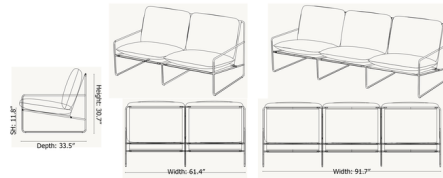

Lightology

lightology.com
866-954-4489
05-25-26

Project: _____

Company: _____

Location: _____ Fixture Type: _____

SPEC #: **FRM1122639**

Approved On: _____ Approved By: _____

Desert Outdoor Sofa By Ferm Living

Description

The Desert Outdoor Sofa is perfect for creating an inviting outdoor seating area with its cozy, UV and water resistant cushions. The powder-coated steel frame is electroplated to prevent rust, and the cushion fill consists of polyester padding and polyurethane foam.

Shown in black / dolce dark sand

Specifications

COLOR	Dolce Dark Sand
BODY FINISH	Black
WATTAGE	N/A
DIMMER	N/A
DIMENSIONS	91.73"W x 30.71"H x 33.46"D
BULB	N/A
COUNTRY OF ORIGIN	Italy

CLICK TO VIEW PRODUCT