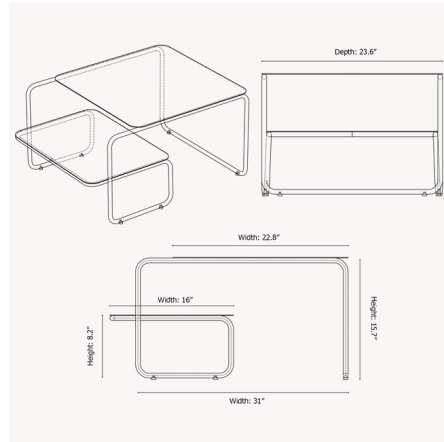

## Level Coffee Table By Ferm Living

### Description

The Level Coffee Table features an asymmetrical profile and sleek frame consisting of a single line for a striking, modern expression. Two surfaces at different heights present allow for an intriguing arrangement of decorative objects on the tabletop. Level is crafted from powder coated steel that is suitable for both indoor and outdoor use.

### Specifications

COLOR	N/A
BODY FINISH	Black
WATTAGE	N/A
DIMMER	N/A
DIMENSIONS	31"W x 15.7"H x 23.6"D
BULB	N/A
COUNTRY OF ORIGIN	Italy

CLICK TO VIEW PRODUCT

Notes: