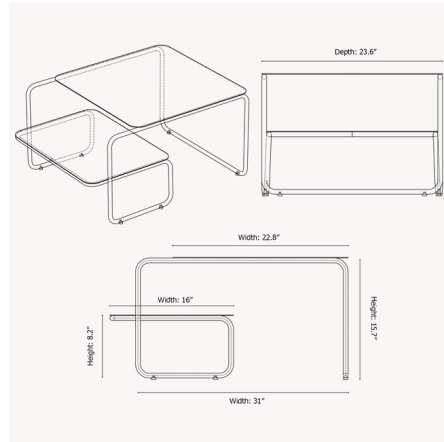

Lightology

lightology.com
866-954-4489
04-22-26

Project: _____

Company: _____

Location: _____ Fixture Type: _____

SPEC #: **FRM1122661**

Approved On: _____ Approved By: _____

Level Coffee Table By Ferm Living

Description

The Level Coffee Table features an asymmetrical profile and sleek frame consisting of a single line for a striking, modern expression. Two surfaces at different heights present allow for an intriguing arrangement of decorative objects on the tabletop. Level is crafted from powder coated steel that is suitable for both indoor and outdoor use.

Shown in black

Specifications

COLOR	N/A
BODY FINISH	Black
WATTAGE	N/A
DIMMER	N/A
DIMENSIONS	31"W x 15.7"H x 23.6"D
BULB	N/A
COUNTRY OF ORIGIN	Italy

CLICK TO VIEW PRODUCT

Notes: