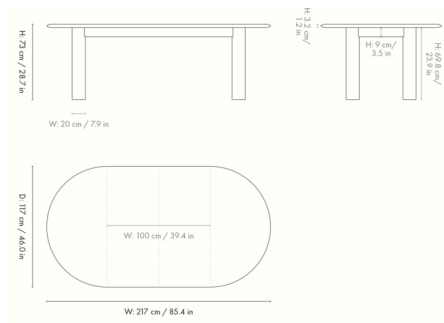

### Description

The Bevel Dining Table features gently rounded edges and broad legs for a soft, modern expression. Bevel is constructed from FSC-certified solid wood, and has a round tabletop that can be extended when additional space is needed. Includes two extension leaves and an extra center leg for support.

### Specifications

COLOR	N/A
BODY FINISH	White Stained Oak
WATTAGE	N/A
DIMMER	N/A
DIMENSIONS	85.4"W x 28.7"H x 46.06"D
BULB	N/A
COUNTRY OF ORIGIN	Croatia

CLICK TO VIEW PRODUCT

Notes: