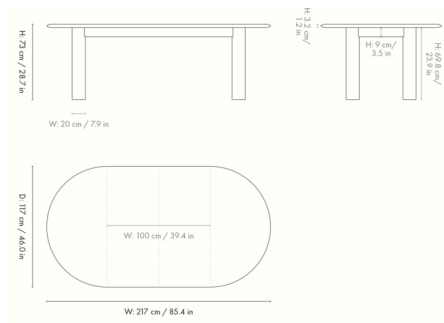

Specifications

COLOR	N/A
BODY FINISH	White Stained Oak
WATTAGE	N/A
DIMMER	N/A
DIMENSIONS	85.4"W x 28.7"H x 46.06"D
BULB	N/A
COUNTRY OF ORIGIN	Croatia

CLICK TO VIEW PRODUCT

Notes: