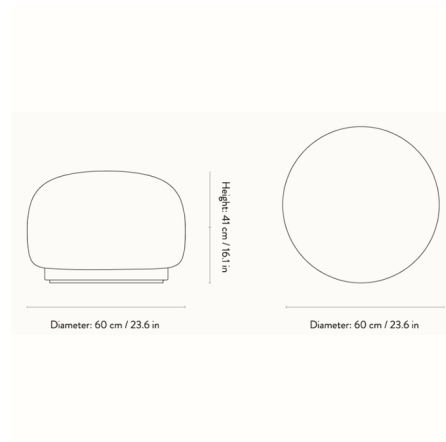

Shown in wool boucle off-white

Specifications

| | |
|-------------------|--------------------------|
| COLOR | Wool Boucle Off-White |
| BODY FINISH | N/A |
| WATTAGE | N/A |
| DIMMER | N/A |
| DIMENSIONS | 23.6"W x 16.1"H x 23.6"D |
| BULB | N/A |
| COUNTRY OF ORIGIN | Italy |