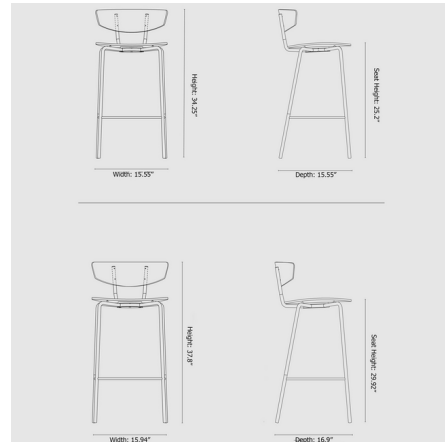

## Herman Counter/Bar Stool By Ferm Living

### Description

The Herman Counter/Bar Stool blends a modern aesthetic with simple functionality for a timeless piece that will complement a variety of decor styles. The chair's frame is crafted from metal tubes with a painted wood veneer back and seat. The wide, curving backrest provides solid support for prolonged periods of sitting. The White Oak chair is only available in Counter size.

### Specifications

COLOR	Black
BODY FINISH	Black
WATTAGE	N/A
DIMMER	N/A
DIMENSIONS	15.55"W x 34.25"H x 15.55"D
BULB	N/A
COUNTRY OF ORIGIN	Latvia

CLICK TO VIEW PRODUCT

Notes: