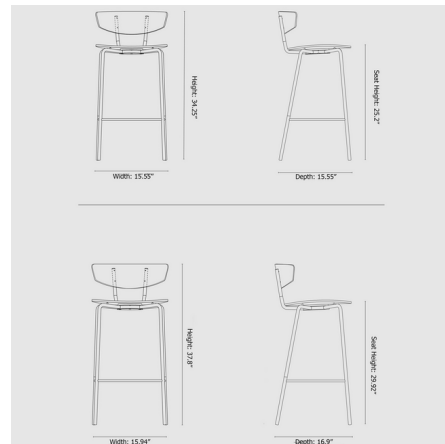

By Ferm Living

Description

The Herman Counter/Bar Stool blends a modern aesthetic with simple functionality for a timeless piece that will complement a variety of decor styles. The chair's frame is crafted from metal tubes with a painted wood veneer back and seat. The wide, curving backrest provides solid support for prolonged periods of sitting. The White Oak chair is only available in Counter size.

Shown in black / black

Specifications

COLOR	Black
BODY FINISH	Black
WATTAGE	N/A
DIMMER	N/A
DIMENSIONS	15.94"W x 37.8"H x 16.93"D
BULB	N/A
COUNTRY OF ORIGIN	Latvia

CLICK TO VIEW PRODUCT

Notes: