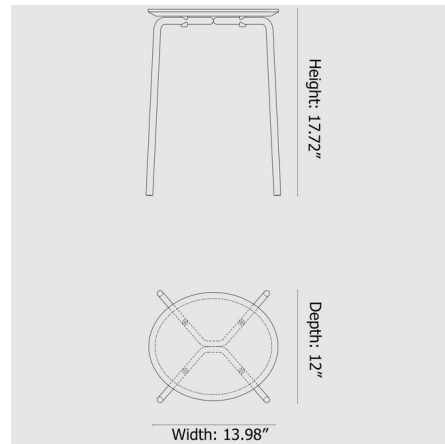

Description

The Herman Stool blends a modern aesthetic with simple functionality for a timeless piece that will complement a variety of decor styles. The stool's frame is crafted from metal tubes with an oval, painted veneer seat. The stools can be stacked when not in use, making them perfect as an extra seat for occasional use.

Shown in black / black

Specifications

COLOR	Black
BODY FINISH	Black
WATTAGE	N/A
DIMMER	N/A
DIMENSIONS	13.98"W x 17.72"H x 12.01"D
BULB	N/A
COUNTRY OF ORIGIN	Latvia

CLICK TO VIEW PRODUCT

Notes: