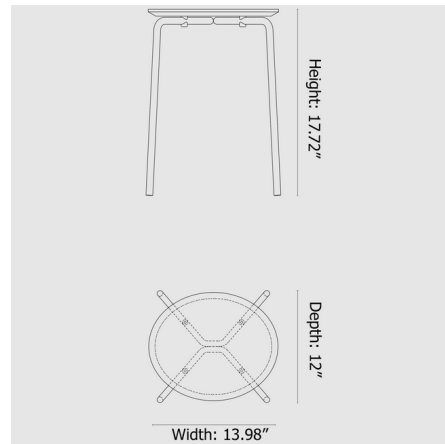

By Ferm Living

Description

The Herman Stool blends a modern aesthetic with simple functionality for a timeless piece that will complement a variety of decor styles. The stool's frame is crafted from metal tubes with an oval, painted veneer seat. The stools can be stacked when not in use, making them perfect as an extra seat for occasional use.

Shown in black / black

Specifications

COLOR	Black
BODY FINISH	Black
WATTAGE	N/A
DIMMER	N/A
DIMENSIONS	13.98"W x 17.72"H x 12.01"D
BULB	N/A
COUNTRY OF ORIGIN	Latvia

CLICK TO VIEW PRODUCT

Notes: