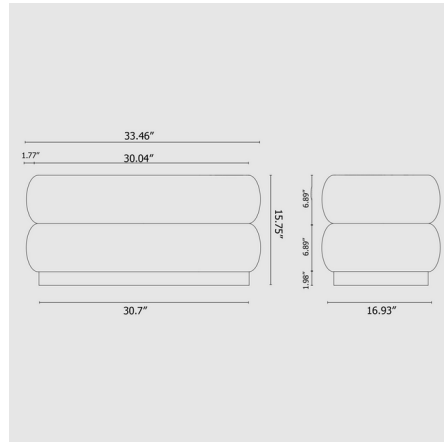

Description

The Oval Pouf will add a soft touch, both visually and texturally, to a modern interior. Rounded lines and a two tiered frame form the pouf's distinctive silhouette, which is complemented by a variety of fabrics over a foam cushion fill.

Shown in faded velvet beige

Specifications

COLOR	Faded Velvet Beige
BODY FINISH	N/A
WATTAGE	N/A
DIMMER	N/A
DIMENSIONS	34.25"W x 17.72"H x 18.7"D
BULB	N/A
COUNTRY OF ORIGIN	Lithuania

CLICK TO VIEW PRODUCT