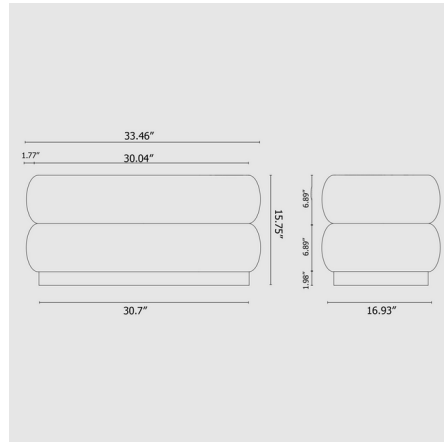

Description

The Oval Pouf will add a soft touch, both visually and texturally, to a modern interior. Rounded lines and a two tiered frame form the pouf's distinctive silhouette, which is complemented by a variety of fabrics over a foam cushion fill.

Shown in faded velvet forest

Specifications

COLOR	Faded Velvet Forest
BODY FINISH	N/A
WATTAGE	N/A
DIMMER	N/A
DIMENSIONS	34.25"W x 17.72"H x 18.7"D
BULB	N/A
COUNTRY OF ORIGIN	Lithuania

CLICK TO VIEW PRODUCT