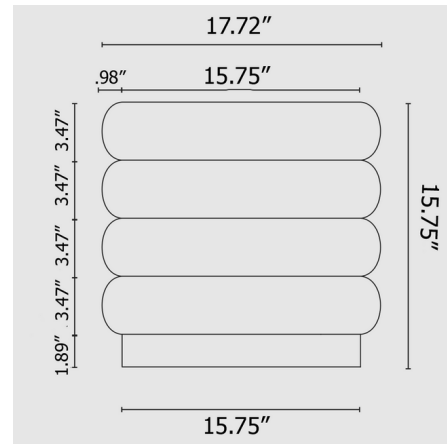

Description

The Round Pouf will add a soft touch, both visually and texturally, to a modern interior. Rounded lines and a four tiered frame form the pouf's distinctive silhouette, which is complemented by fabric upholstery over a foam cushion fill.

Shown in faded velvet forest

Specifications

COLOR	Faded Velvet Forest
BODY FINISH	N/A
WATTAGE	N/A
DIMMER	N/A
DIMENSIONS	18.7"W x 17.72"H x 18.7"D
BULB	N/A
COUNTRY OF ORIGIN	Lithuania

CLICK TO VIEW PRODUCT