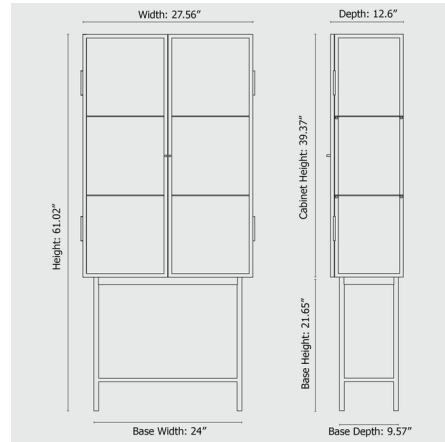

Description

The Haze Vitrine is perfect for concealing clutter in a hallway or providing a sophisticated storage piece in a living room, office or dining room. Glass panels blur the interior contents and add an elegant textural element to complement the sleek metal frame. Note: Wired Glass is available only with Black finish.

Shown in black / reeded glass

Specifications

COLOR	Reeded Glass
BODY FINISH	Black
WATTAGE	N/A
DIMMER	N/A
DIMENSIONS	27.56"W x 61.02"H x 12.6"D
BULB	N/A
COUNTRY OF ORIGIN	Bosnia and Herzegovina

CLICK TO VIEW PRODUCT