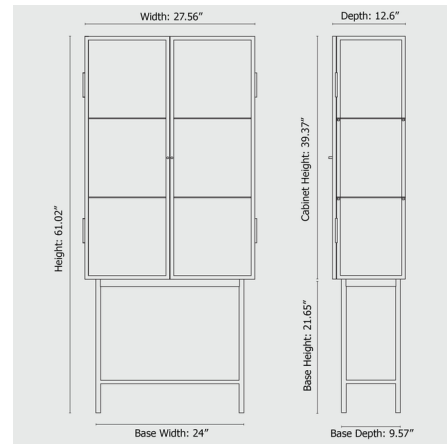

### Description

The Haze Vitrine is perfect for concealing clutter in a hallway or providing a sophisticated storage piece in a living room, office or dining room. Glass panels blur the interior contents and add an elegant textural element to complement the sleek metal frame. Note: Wired Glass is available only with Black finish.

### Specifications

COLOR	Reeded Glass
BODY FINISH	Cashmere
WATTAGE	N/A
DIMMER	N/A
DIMENSIONS	27.56"W x 61.02"H x 12.6"D
BULB	N/A
COUNTRY OF ORIGIN	Bosnia and Herzegovina

CLICK TO VIEW PRODUCT

Notes: