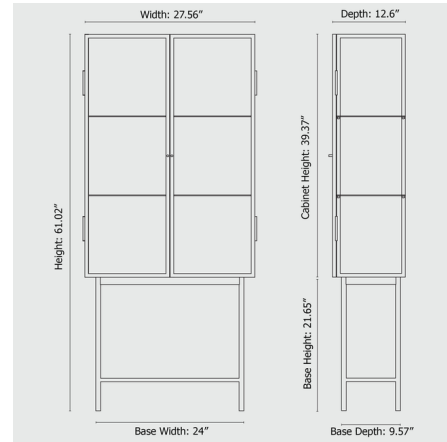

### Description

The Haze Vitrine is perfect for concealing clutter in a hallway or providing a sophisticated storage piece in a living room, office or dining room. Glass panels blur the interior contents and add an elegant textural element to complement the sleek metal frame. Note: Wired Glass is available only with Black finish.

### Specifications

COLOR	Reeded Glass
BODY FINISH	Cashmere
WATTAGE	N/A
DIMMER	N/A
DIMENSIONS	27.56"W x 61.02"H x 12.6"D
BULB	N/A
COUNTRY OF ORIGIN	Bosnia and Herzegovina

CLICK TO VIEW PRODUCT

Notes: