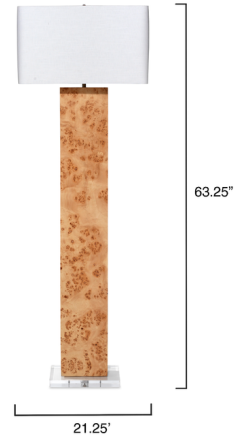

CLICK TO VIEW PRODUCT

Notes: