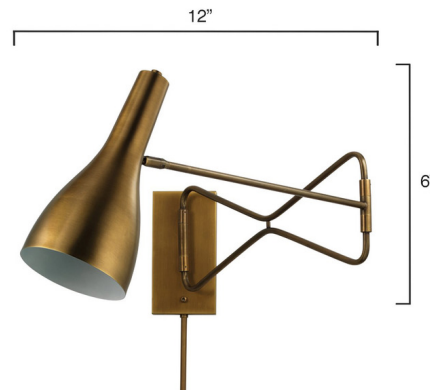

CLICK TO VIEW PRODUCT

Notes: