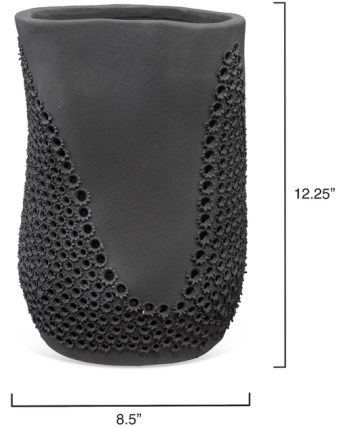

Lightology

lightology.com
866-954-4489
06-04-26

Project: _____

Company: _____

Location: _____ Fixture Type: _____

SPEC #: **JYCT124242**

Approved On: _____ Approved By: _____

Moonrise Vase

By Jamie Young Company

Description

The heavens and the earth (as represented by fine porcelain) finally meet in the celestially inspired Moonrise Vase. With it's sublimely perforated pattern, organic shape, and matte finish, it beautifully captures the eternal allure of our stars and moon. Note: The vase is for decorative use only and does not hold water. Each is created by hand and will vary slightly, ensuring each is an individual work of art.

Shown in black

Specifications

COLOR	Black
BODY FINISH	N/A
WATTAGE	N/A
DIMMER	N/A
DIMENSIONS	8.5"W x 12.5"H x 7"D
BULB	N/A

CLICK TO VIEW PRODUCT

Notes: