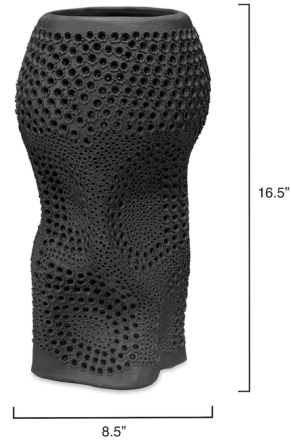

Lightology

lightology.com
866-954-4489
04-24-26

Project: _____

Company: _____

Location: _____ Fixture Type: _____

SPEC #: **JYCT124244**

Approved On: _____ Approved By: _____

Night Sky Vase

By Jamie Young Company

Description

The heavens and the earth (as represented by fine porcelain) finally meet in the celestially inspired Night Sky Vase. With it's sublimely perforated pattern, organic shape, and matte finish, it beautifully captures the eternal allure of our stars and moon. Note: The vase is for decorative use only and do not hold water. Each is created by hand and will vary slightly, ensuring each is an individual work of art.

Shown in black

Specifications

COLOR	Black
BODY FINISH	N/A
WATTAGE	N/A
DIMMER	N/A
DIMENSIONS	8.5"W x 16.5"H x 8.5"D
BULB	N/A

CLICK TO VIEW PRODUCT

Notes: