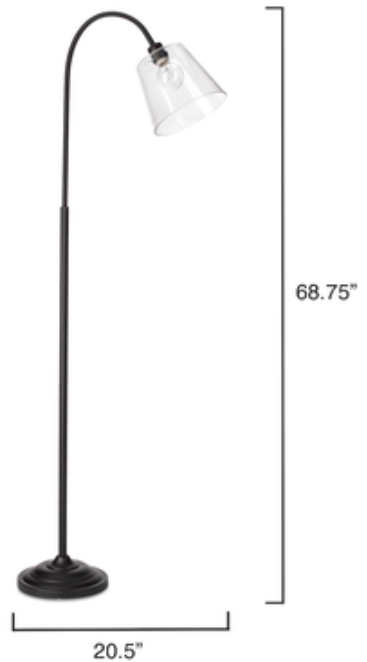

BRAND

Jamie Young Company

DESCRIPTION

A long, graceful neck and an oversized, crystal clear shade intensify the elegance of the deceptively simple Swan Floor Lamp. Beautifully crafted of two elemental materials, metal and glass, it is offered in your choice of rich nickel or antique brass finishes. On/off foot switch.

SHADE COLOR	Clear
BODY FINISH	Oil Rubbed Bronze
WATTAGE	60W
DIMMER	N/A
DIMENSIONS	20.5"W x 68.75"H x 20.5"D
BULB NOT INCLUDED	
LAMP	1 x A19/Medium (E26)/60W/120V Incandescent 1 x A19/Medium (E26)/120V LED

Technical Information

PRODUCT DIMENSIONS Shade Dimensions: 6"top dia x 9"bottom dia x 7.75"h

SPEC #

JYC1124278

COMPANY

PROJECT

FIXTURE TYPE

APPROVED BY