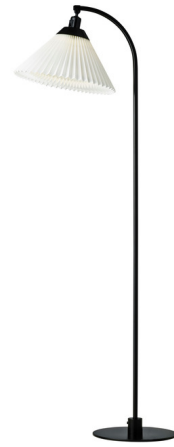

## Model 368 Floor Lamp

By Le Klint

### Description

The Model 368 Floor Lamp features a conical pleated shade atop a slim, tubular metal stem. The curve of the stem provides space which allows the shade to be tilted. Model 368's timeless expression will complement a variety of interior decor styles. On/off switch located on socket.

Shown in black / white

### Specifications

COLOR	White
BODY FINISH	Black
WATTAGE	13W
DIMMER	N/A
DIMENSIONS	13.39"W x 55.91"H x 21.26"D
BULB NOT INCLUDED	1 x A19/Medium (E26)/13W/120V LED
COUNTRY OF ORIGIN	Denmark

CLICK TO VIEW PRODUCT