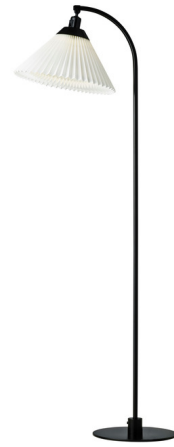

Lightology

lightology.com
866-954-4489
06-01-26

Project: _____

Company: _____

Location: _____ Fixture Type: _____

SPEC #: **LEK1124379**

Approved On: _____ Approved By: _____

Model 368 Floor Lamp

By Le Klint

Description

The Model 368 Floor Lamp features a conical pleated shade atop a slim, tubular metal stem. The curve of the stem provides space which allows the shade to be tilted. Model 368's timeless expression will complement a variety of interior decor styles. On/off switch located on socket.

Shown in black / white

Specifications

COLOR	White
BODY FINISH	Black
WATTAGE	13W
DIMMER	N/A
DIMENSIONS	13.39"W x 55.91"H x 21.26"D
BULB NOT INCLUDED	1 x A19/Medium (E26)/13W/120V LED
COUNTRY OF ORIGIN	Denmark