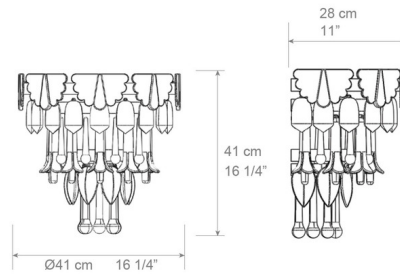

Specifications

COLOR Sunrise
BODY FINISH Brass
WATTAGE 18W
DIMMER Standard 120V
DIMENSIONS 16.25"W x 16.25"H x 11"D
BULB NOT INCLUDED 2 x B10/Candelabra (E12)/9W/120V LED
COUNTRY OF ORIGIN Spain

Shown in brass / sunrise