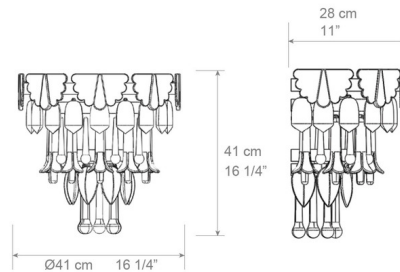

Shown in brass / sunrise

Specifications

COLOR	Sunrise
BODY FINISH	Brass
WATTAGE	18W
DIMMER	Standard 120V
DIMENSIONS	16.25"W x 16.25"H x 11"D
BULB NOT INCLUDED	2 x B10/Candelabra (E12)/9W/120V LED
COUNTRY OF ORIGIN	Spain