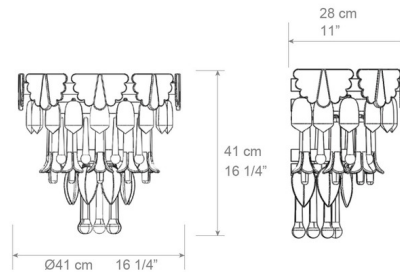

CLICK TO VIEW PRODUCT

Notes: