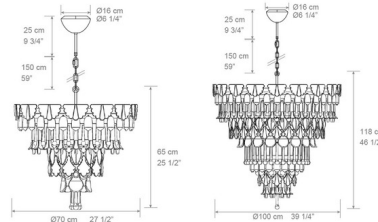

### Specifications

COLOR . . . . . Winter  
 BODY FINISH . . . . . Nickel  
 WATTAGE . . . . . 90W  
 DIMMER . . . . . Standard 120V  
 DIMENSIONS . . . . . 27.5"W x 25.5"H  
 BULB NOT INCLUDED . . . . . 10 x B10/Candelabra (E12)/9W/120V LED  
 COUNTRY OF ORIGIN . . . . . Spain

### Technical Information

PRODUCT DIMENSIONS . . . . . Adjustable Chain Length: 59"

CLICK TO VIEW PRODUCT

Notes: