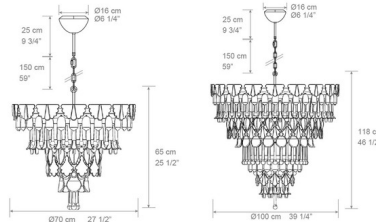

Shown in nickel / winter

Specifications

COLOR Winter
 BODY FINISH Nickel
 WATTAGE 90W
 DIMMER Standard 120V
 DIMENSIONS 27.5"W x 25.5"H
 BULB NOT INCLUDED 10 x B10/Candelabra (E12)/9W/120V LED
 COUNTRY OF ORIGIN Spain

Technical Information

PRODUCT DIMENSIONS Adjustable Chain Length: 59"

CLICK TO VIEW PRODUCT

Notes: