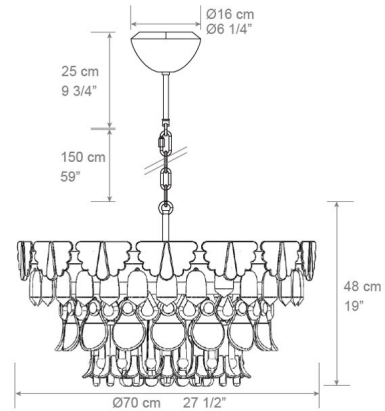

Shown in nickel / winter

Specifications

| | |
|-------------------|--------------------------------------|
| COLOR | Winter |
| BODY FINISH | Nickel |
| WATTAGE | 81W |
| DIMMER | Standard 120V |
| DIMENSIONS | 27.5"W x 13.5"H |
| BULB NOT INCLUDED | 9 x B10/Candelabra (E12)/9W/120V LED |
| COUNTRY OF ORIGIN | Spain |