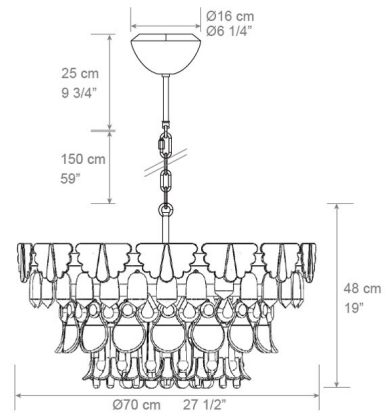

### Specifications

COLOR	Winter
BODY FINISH	Nickel
WATTAGE	81W
DIMMER	Standard 120V
DIMENSIONS	27.5"W x 13.5"H
BULB NOT INCLUDED	9 x B10/Candelabra (E12)/9W/120V LED
COUNTRY OF ORIGIN	Spain

CLICK TO VIEW PRODUCT