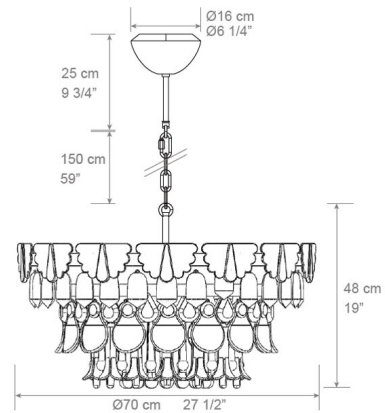

Shown in nickel / winter

Specifications

COLOR	Winter
BODY FINISH	Nickel
WATTAGE	81W
DIMMER	Standard 120V
DIMENSIONS	27.5"W x 13.5"H
BULB NOT INCLUDED	9 x B10/Candelabra (E12)/9W/120V LED
COUNTRY OF ORIGIN	Spain