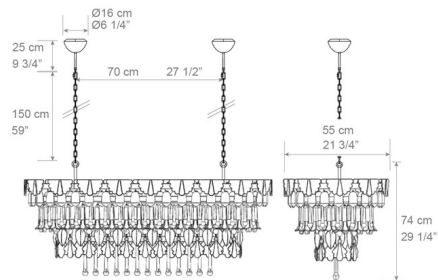

Specifications

COLOR Winter
BODY FINISH Nickel
WATTAGE 135W
DIMMER Standard 120V
DIMENSIONS 59"L x 21.75"W x 29.25"H
BULB NOT INCLUDED 15 x B10/Candelabra (E12)/9W/120V LED
COUNTRY OF ORIGIN Spain

Technical Information

PRODUCT DIMENSIONS Adjustable Chain Length: 59

Shown in nickel / winter

CLICK TO VIEW PRODUCT

Notes: