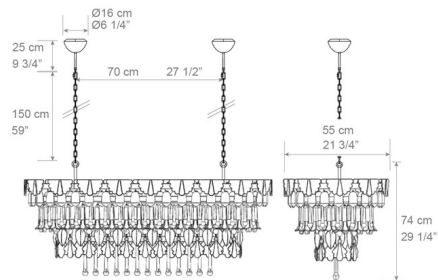

Specifications

COLOR Winter
 BODY FINISH Nickel
 WATTAGE 135W
 DIMMER Standard 120V
 DIMENSIONS 59"L x 21.75"W x 29.25"H
 BULB NOT INCLUDED 15 x B10/Candelabra (E12)/9W/120V LED
 COUNTRY OF ORIGIN Spain

Technical Information

PRODUCT DIMENSIONS Adjustable Chain Length: 59

Shown in nickel / winter

CLICK TO VIEW PRODUCT

Notes: