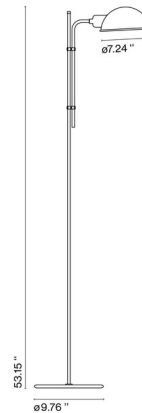

By Marset

Description

The Funiculi Floor Lamp is simplistic and functional, perfect in any room of your home. The mechanism for raising and lowering the lamp uses a pair of clips which make the height of the shade adaptable to any user's needs. The shade itself can be rotated 360 degrees to point the beam of light wherever it is required. On/Off switch on cord.

Shown in green

Specifications

COLOR	N/A
BODY FINISH	Green
WATTAGE	11W
DIMMER	N/A
DIMENSIONS	9.76"W x 53.1"H
BULB NOT INCLUDED	1 x A19/Medium (E26)/11W/120V LED

CLICK TO VIEW PRODUCT

Notes: