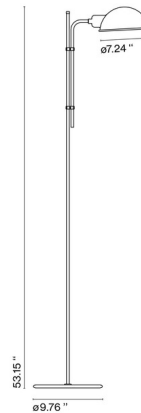

### Description

The Funiculi Floor Lamp is simplistic and functional, perfect in any room of your home. The mechanism for raising and lowering the lamp uses a pair of clips which make the height of the shade adaptable to any user's needs. The shade itself can be rotated 360 degrees to point the beam of light wherever it is required. On/Off switch on cord.

### Specifications

COLOR	N/A
BODY FINISH	Terracotta
WATTAGE	11W
DIMMER	N/A
DIMENSIONS	9.76"W x 53.1"H
BULB NOT INCLUDED	1 x A19/Medium (E26)/11W/120V LED

Notes:

Shown in terracotta

CLICK TO VIEW PRODUCT