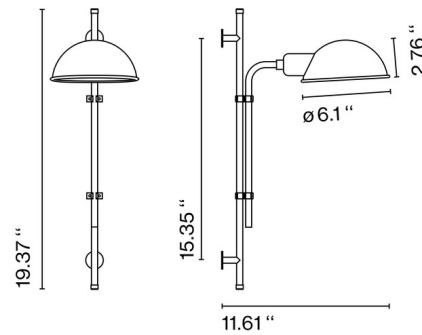

### Description

The Funiculi Plug-in Wall Light is simplistic and functional, perfect in any room of your home. The mechanism for raising and lowering the lamp uses a pair of clips which make the height of the shade adaptable to any user's needs. The shade itself can be rotated 360 degrees to point the beam of light wherever it is required. On/Off switch on cord.

### Specifications

COLOR	N/A
BODY FINISH	Terracotta
WATTAGE	5W
DIMMER	N/A
DIMENSIONS	6.1"W x 19.37"H x 11.61"D
BULB NOT INCLUDED	1 x G16.5/Candelabra (E12)/5W/120V LED

Shown in terracotta

CLICK TO VIEW PRODUCT