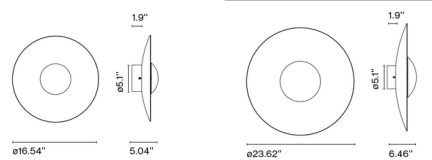

CLICK TO VIEW PRODUCT

Notes: