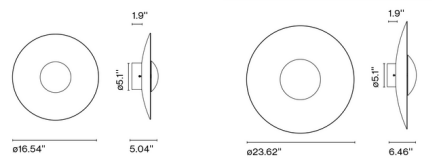

CLICK TO VIEW PRODUCT

Notes: