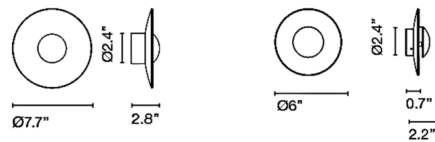

### Specifications

COLOR . . . . . Black  
BODY FINISH . . . . . White  
WATTAGE . . . . . 5W  
DIMMER . . . . . 0-10V  
DIMENSIONS . . . . . 6"W x 6"H x 2.2"D  
INTEGRATED LED MODULE . . . . . 1 x LED/5W/24V LED