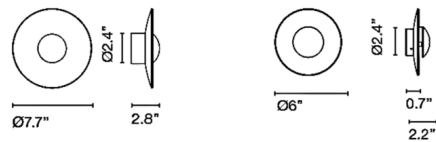

Description

The Ginger 24V Outdoor Wall Sconce features a circular frame with a modern aesthetic. The integrated LED light source is housed within a black dome that directs light downwards to light pathways and stairs with minimal glare. Can be wall or ceiling mounted. Note: Requires remote 24V power supply, sold separately.

Shown in white / black

Specifications

COLOR Black
BODY FINISH White
WATTAGE 5W
DIMMER 0-10V
DIMENSIONS 6"W x 6"H x 2.2"D
INTEGRATED LED MODULE 1 x LED/5W/24V LED

Technical Information

COLOR RENDERING 90 CRI
LAMP COLOR 2700K
LUMENS/WATT 99.00
LUMINOUS FLUX 495 lumens