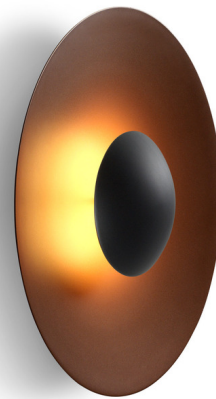

Lightology

lightology.com
866-954-4489
07-10-26

Project: _____

Company: _____

Location: _____ Fixture Type: _____

SPEC #: **MARI24474**

Approved On: _____ Approved By: _____

LED-Ginger Outdoor Small Wall/Ceiling Light By Marset

Description

The Ginger Outdoor Small Wall/Ceiling Light features a circular frame with a modern aesthetic. The integrated LED light source is housed within a black dome. Can be wall or ceiling mounted.

Shown in rust / black

Specifications

COLOR Black
BODY FINISH Rust
WATTAGE 14W
DIMMER Low Voltage Electronic
DIMENSIONS 12.6"W x 12.6"H x 4.2"D
INTEGRATED LED MODULE 1 x LED/14W/120V LED

Technical Information

COLOR RENDERING 90 CRI
LAMP COLOR 2700K
LUMENS/WATT 65.21
LUMINOUS FLUX 913 lumens

CLICK TO VIEW PRODUCT

Notes: