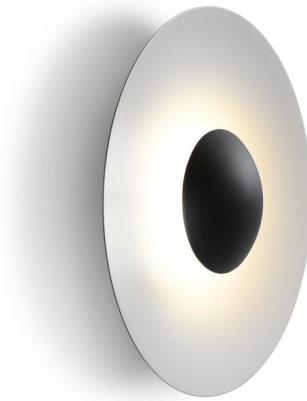

Lightology

lightology.com
866-954-4489
04-25-26

Project: _____

Company: _____

Location: _____ Fixture Type: _____

SPEC #: **MARI124477**

Approved On: _____ Approved By: _____

LED-Ginger Outdoor Wall/Ceiling Light By Marset

Description

The Ginger Outdoor Wall/Ceiling Light features a circular frame with a modern aesthetic. The integrated LED light source is housed within a black dome. Can be wall or ceiling mounted. ELV or 0-10V dimmable.

Specifications

COLOR Black
BODY FINISH White
WATTAGE 21W
DIMMER Low Voltage Electronic
DIMENSIONS 16.5"W x 16.5"H x 5.5"D
INTEGRATED LED MODULE 1 x LED/21W/120-277V LED

Technical Information

COLOR RENDERING 90 CRI
LAMP COLOR 2700K
LUMENS/WATT 33.24
LUMINOUS FLUX 698 lumens

Shown in white / black

CLICK TO VIEW PRODUCT

Notes: