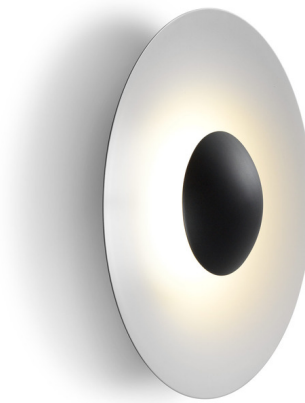

Lightology

lightology.com
866-954-4489
07-10-26

Project: _____

Company: _____

Location: _____ Fixture Type: _____

SPEC #: **MAR1124477**

Approved On: _____ Approved By: _____

LED-Ginger Outdoor Wall/Ceiling Light By Marset

Description

The Ginger Outdoor Wall/Ceiling Light features a circular frame with a modern aesthetic. The integrated LED light source is housed within a black dome. Can be wall or ceiling mounted. ELV or 0-10V dimmable.

Specifications

COLOR Black
BODY FINISH White
WATTAGE 21W
DIMMER Low Voltage Electronic
DIMENSIONS 16.5"W x 16.5"H x 5.5"D
INTEGRATED LED MODULE 1 x LED/21W/120-277V LED

Technical Information

COLOR RENDERING 90 CRI
LAMP COLOR 2700K
LUMENS/WATT 33.24
LUMINOUS FLUX 698 lumens

Shown in white / black

CLICK TO VIEW PRODUCT

Notes: