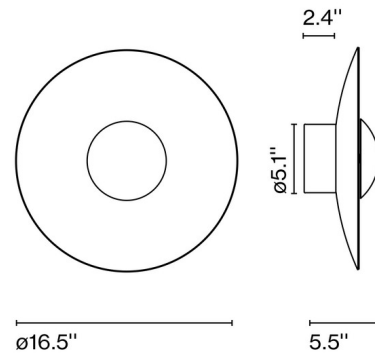

CLICK TO VIEW PRODUCT

Notes: