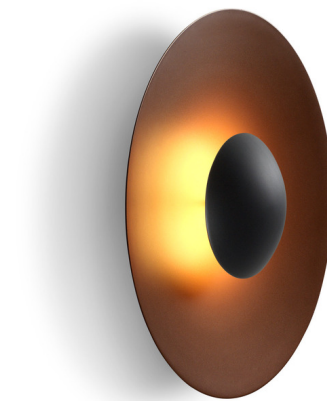

Lightology

lightology.com
866-954-4489
07-11-26

Project: _____

Company: _____

Location: _____ Fixture Type: _____

SPEC #: **MARI124481**

Approved On: _____ Approved By: _____

LED-Ginger Outdoor Large Wall/Ceiling Light By Marset

Description

The Ginger Outdoor Large Wall/Ceiling Light features a circular frame with a modern aesthetic. The integrated LED light source is housed within a black dome. Can be wall or ceiling mounted. Dimmable via Triac, Low Voltage Electric, or 0-10V dimming.

Specifications

COLOR . . . . . Black
BODY FINISH . . . . . Rust
WATTAGE 28W
DIMMER . . . . . Low Voltage Electronic
DIMENSIONS . . . . . 23.6"W x 23.6"H x 6.5"D
INTEGRATED LED MODULE . . . . . 1 x LED/28W/120-277V LED

Technical Information

COLOR RENDERING . . . . . 90 CRI
LAMP COLOR 2700K
LUMENS/WATT 104.75
LUMINOUS FLUX . . . . . 2933 lumens