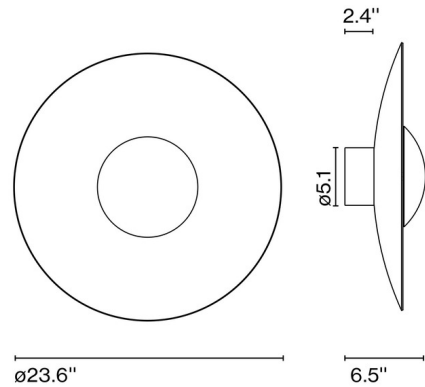

Shown in rust / black

CLICK TO VIEW PRODUCT

Notes: