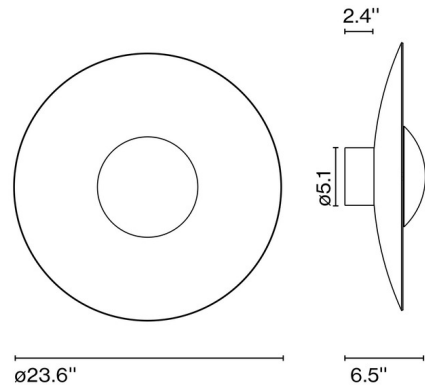

Shown in rust / black

CLICK TO VIEW PRODUCT

Notes: