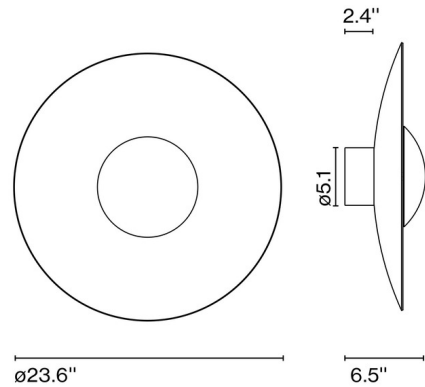

### Description

The Ginger Outdoor Large Wall/Ceiling Light features a circular frame with a modern aesthetic. The integrated LED light source is housed within a black dome. Can be wall or ceiling mounted. Dimmable via Triac, Low Voltage Electric, or 0-10V dimming.

### Specifications

COLOR . . . . . Black  
BODY FINISH . . . . . Rust  
WATTAGE . . . . . 28W  
DIMMER . . . . . Low Voltage Electronic  
DIMENSIONS . . . . . 23.6"W x 23.6"H x 6.5"D  
INTEGRATED LED MODULE . . . . . 1 x LED/28W/120-277V LED