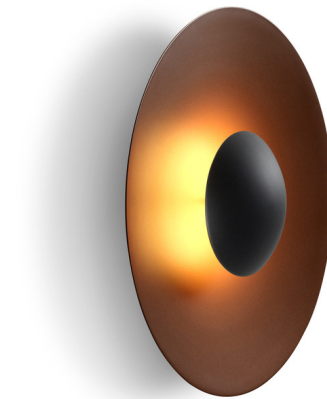

Lightology

lightology.com
866-954-4489
04-07-26

Project: _____

Company: _____

Location: _____ Fixture Type: _____

SPEC #: **MAR1124481**

Approved On: _____ Approved By: _____

LED-Ginger Outdoor Large Wall/Ceiling Light By Marset

Description

The Ginger Outdoor Large Wall/Ceiling Light features a circular frame with a modern aesthetic. The integrated LED light source is housed within a black dome. Can be wall or ceiling mounted. Dimmable via Triac, Low Voltage Electric, or 0-10V dimming.

Specifications

COLOR Black
BODY FINISH Rust
WATTAGE 28W
DIMMER Low Voltage Electronic
DIMENSIONS 23.6"W x 23.6"H x 6.5"D
INTEGRATED LED MODULE 1 x LED/28W/120-277V LED

Technical Information

COLOR RENDERING 90 CRI
LAMP COLOR 2700K
LUMENS/WATT 104.75
LUMINOUS FLUX 2933 lumens

Shown in rust / black

CLICK TO VIEW PRODUCT

Notes: