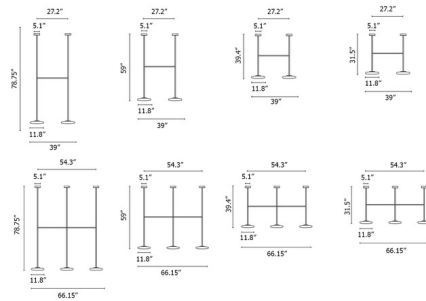

By Marset

Description

The Ihana Pendant is a stunning combination to beauty and simplicity. It features two or three Opal Blown Glass diffusers paired with a Black Steel structure. Dimmable via Triac dimming. Option of 2700K or Warm Dim (2200K-3000K).

Shown in black / opal

Specifications

COLOR Opal
 BODY FINISH Black
 WATTAGE 15.6W
 DIMMER Standard 120V
 DIMENSIONS 39"L x 11.8"W x 31.5"H
 INTEGRATED LED MODULE 2 x LED/7.8W/120V LED

Technical Information

PRODUCT DIMENSIONS Canopy: 5.1" diameter
 COLOR RENDERING 90 CRI
 LAMP COLOR 2700K
 LUMENS/WATT 84.87
 LUMINOUS FLUX 662 lumens

CLICK TO VIEW PRODUCT

Notes: