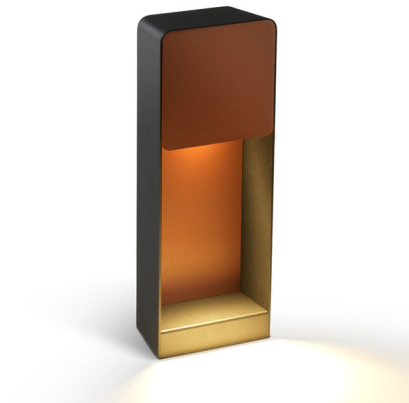

Lightology

lightology.com
866-954-4489
04-26-26

Project: _____

Company: _____

Location: _____ Fixture Type: _____

SPEC #: **MARI124500**

Approved On: _____ Approved By: _____

Lab Outdoor Bollard Light

By Marset

Description

The Lab Outdoor Bollard Light is the perfect addition to any contemporary exterior. It features a Graphite Grey Aluminum structure with a hollow interior ideal for maximum illumination. The Aluminum is complemented by Painted Metal (Rust, Brown, or White) or Iroko Wood.

Specifications

COLOR Rust Brown
BODY FINISH Graphite
WATTAGE 4W
DIMMER Not Dimmable
DIMENSIONS 5"W x 13.8"H x 3.2"D
INTEGRATED LED MODULE 1 x LED/4W/120-277V LED

Technical Information

COLOR RENDERING 80 CRI
LAMP COLOR 2700K
LUMENS/WATT 80.00
LUMINOUS FLUX 320 lumens

Shown in graphite / rust brown

CLICK TO VIEW PRODUCT

Notes: