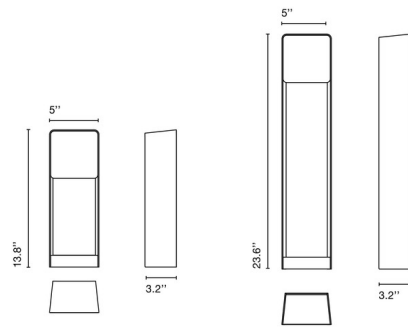

CLICK TO VIEW PRODUCT

Notes: