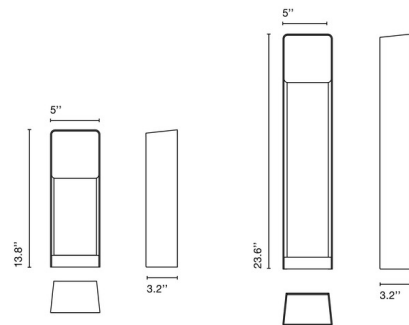

CLICK TO VIEW PRODUCT

Notes: