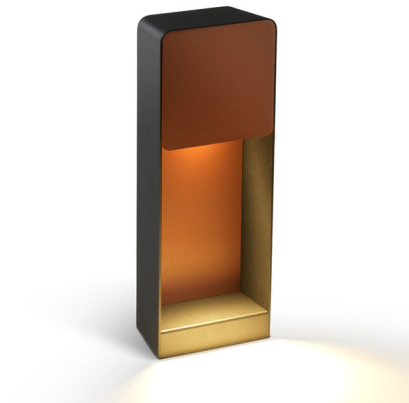

Lightology

lightology.com
866-954-4489
07-09-26

Project: _____

Company: _____

Location: _____ Fixture Type: _____

SPEC #: **MARI124500**

Approved On: _____ Approved By: _____

Lab Outdoor Bollard Light

By Marset

Description

The Lab Outdoor Bollard Light is the perfect addition to any contemporary exterior. It features a Graphite Grey Aluminum structure with a hollow interior ideal for maximum illumination. The Aluminum is complemented by Painted Metal (Rust, Brown, or White) or Iroko Wood.

Specifications

COLOR Rust Brown
BODY FINISH Graphite
WATTAGE 4W
DIMMER Not Dimmable
DIMENSIONS 5"W x 13.8"H x 3.2"D
INTEGRATED LED MODULE 1 x LED/4W/120-277V LED

Technical Information

COLOR RENDERING 80 CRI
LAMP COLOR 2700K
LUMENS/WATT 80.00
LUMINOUS FLUX 320 lumens

Shown in graphite / rust brown

CLICK TO VIEW PRODUCT

Notes: